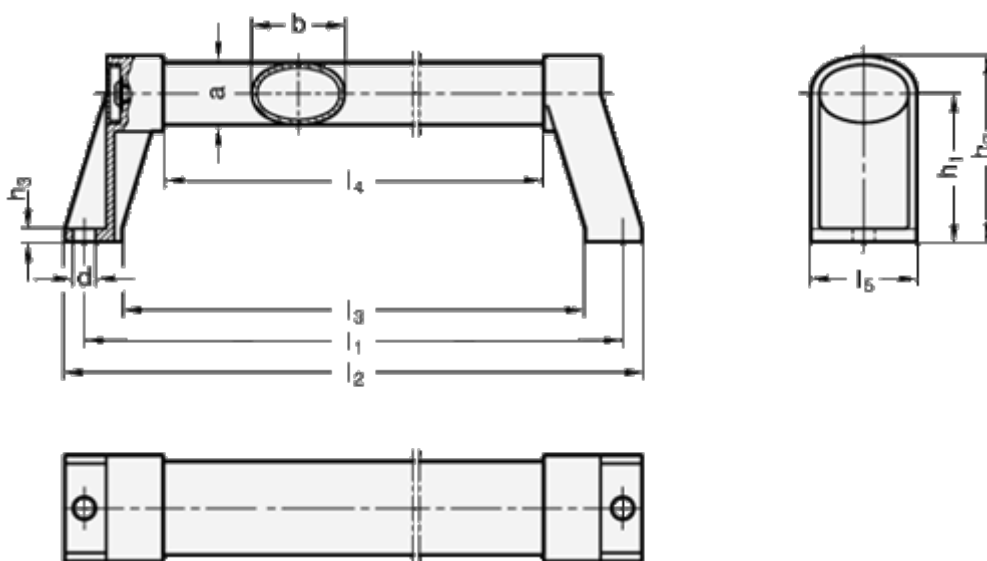

Data Sheet

Article number: 20334136200SW

Description: E+G Oval tubular handle
GN 334.1-36-200-SW

Measures

a = 24	l3 = 171
b = 36	l4 = 139
d = 8.5	l5 = 41
h1 = 57	
h2 = 72	
h3 = 5	
l1 = 200	
l2 = 215	